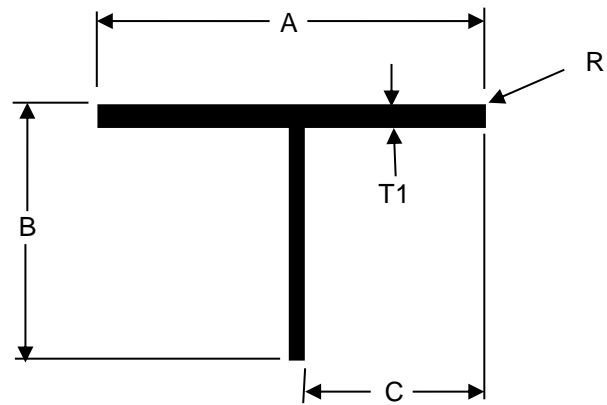

# TEES

DIE	A	B	C	T	R	WT/FT
331	1.250	0.875	0.563	0.125	*	0.300
4914	1.500	1.188	0.656	0.188	0.020	0.564

\*Radius Sharp - less than .015

AUGUST 11, 2020